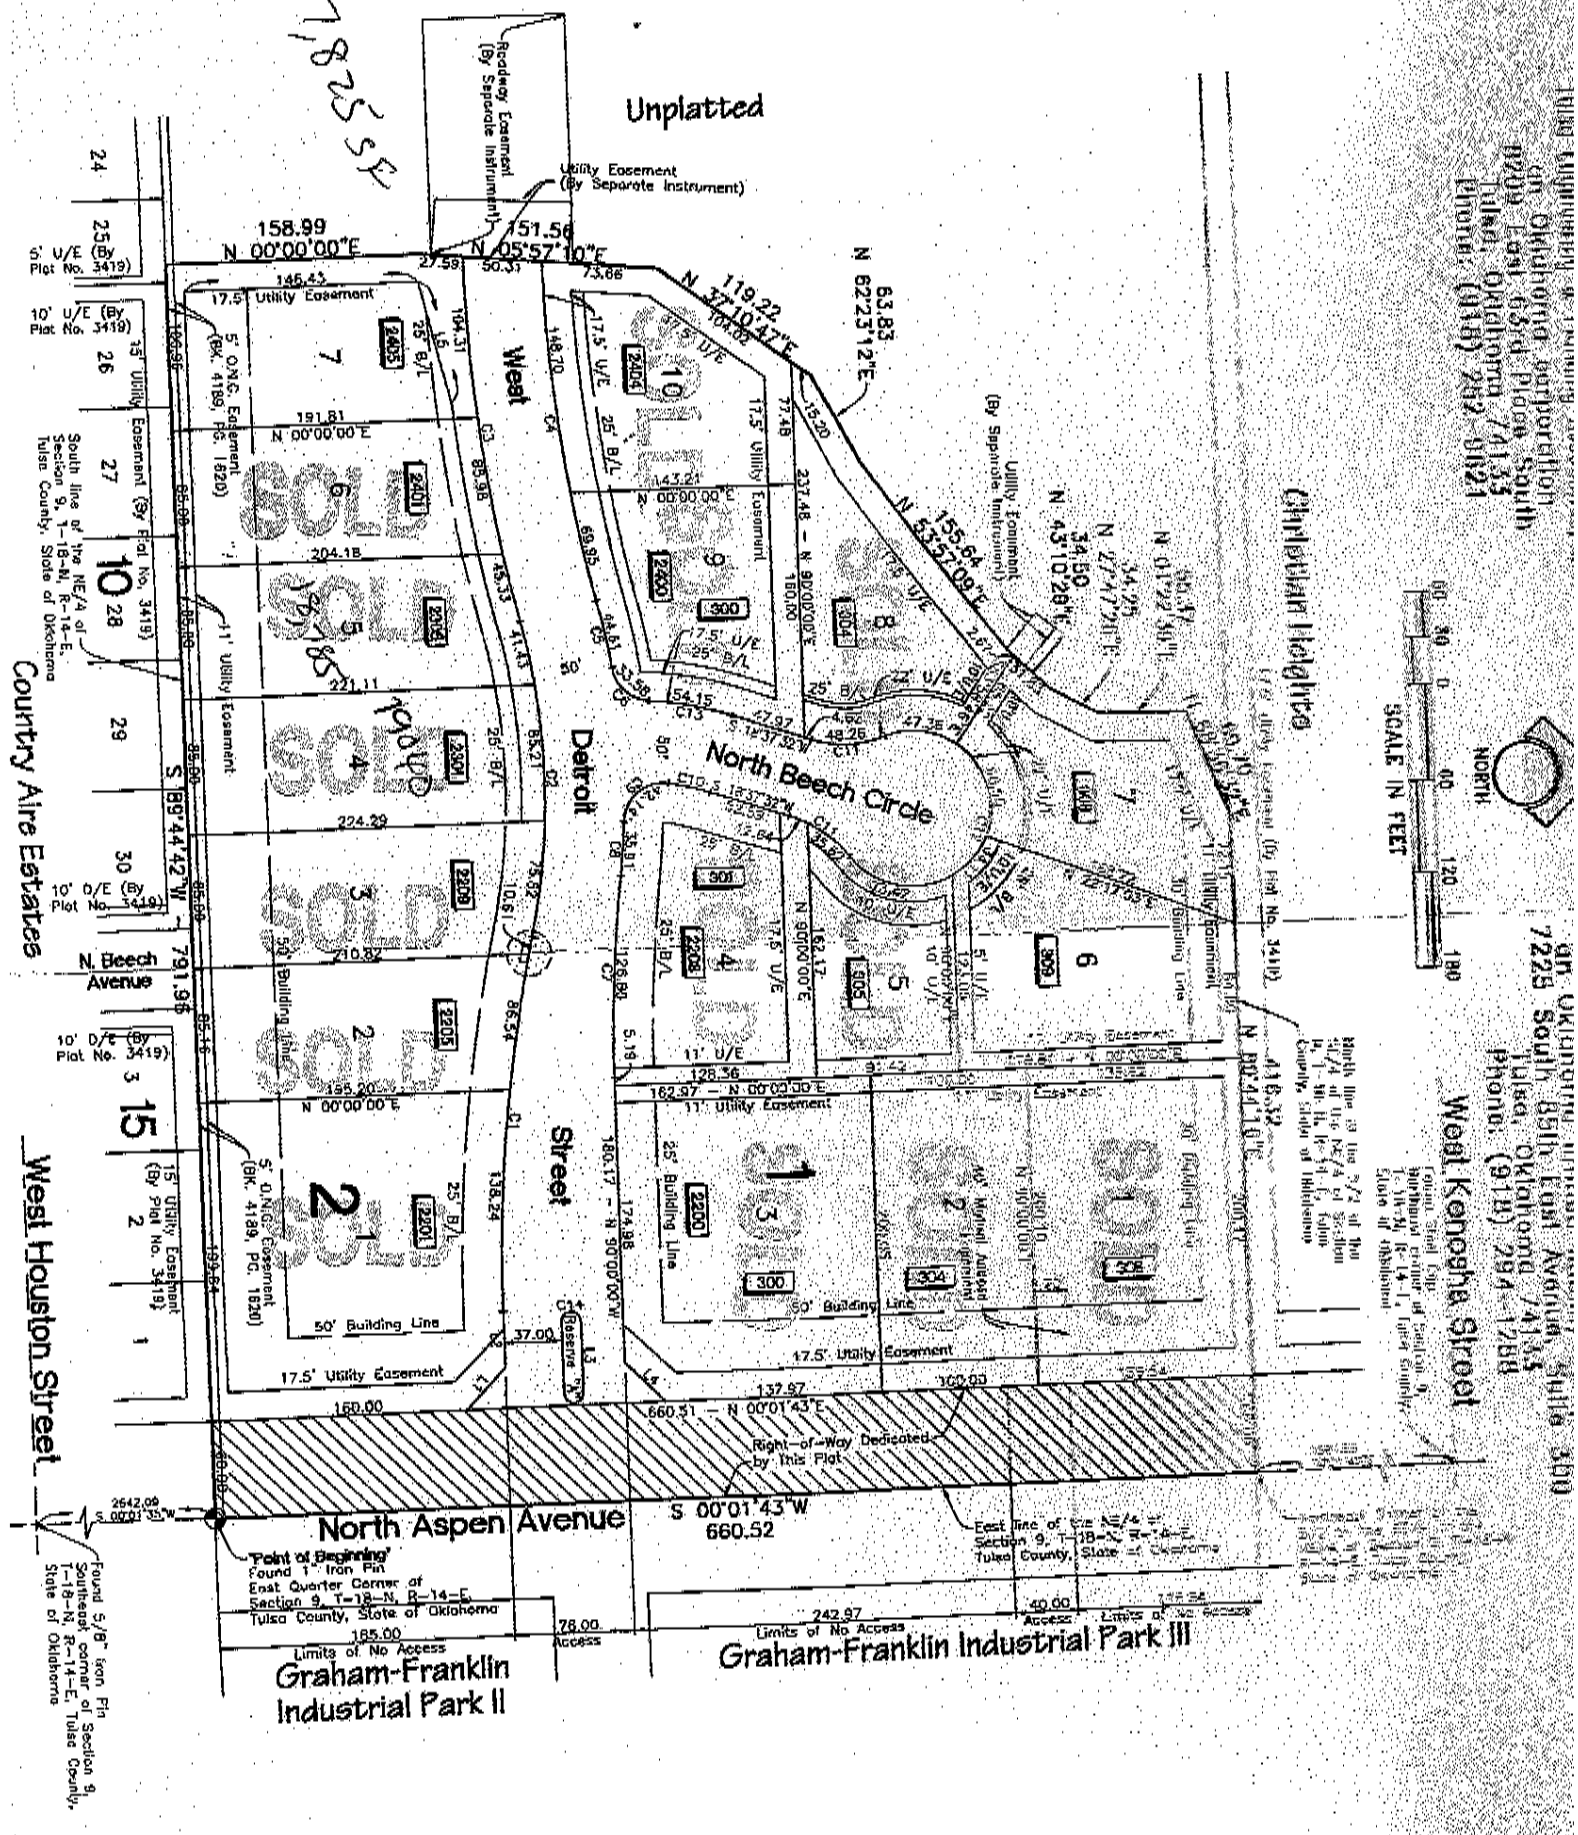

378255 E

Unplatted

7228 South 53rd Avenue, Suite 300
 Tulsa, Oklahoma 74135
 Phone: (918) 292-0121

7228 South 53rd Avenue, Suite 300
 Tulsa, Oklahoma 74135
 Phone: (918) 294-1288

Country Aire Estates
 South line of the NE/4 of Section 9, T-18-N, R-14-E, Tulsa County, State of Oklahoma

West Houston Street
 Found 5/8" Iron Pin Southeast corner of Section 9, T-18-N, R-14-E, Tulsa County, State of Oklahoma

Block 1	Block 1	Block 1	Block 1	Block 1	Block 1	Block 1	Block 1	Block 1	Block 1
1	2	3	4	5	6	7	8	9	10

Back 1

Lot A	Lot A	Lot A	Lot A	Lot A	Lot A	Lot A	Lot A	Lot A	Lot A
1	2	3	4	5	6	7	8	9	10